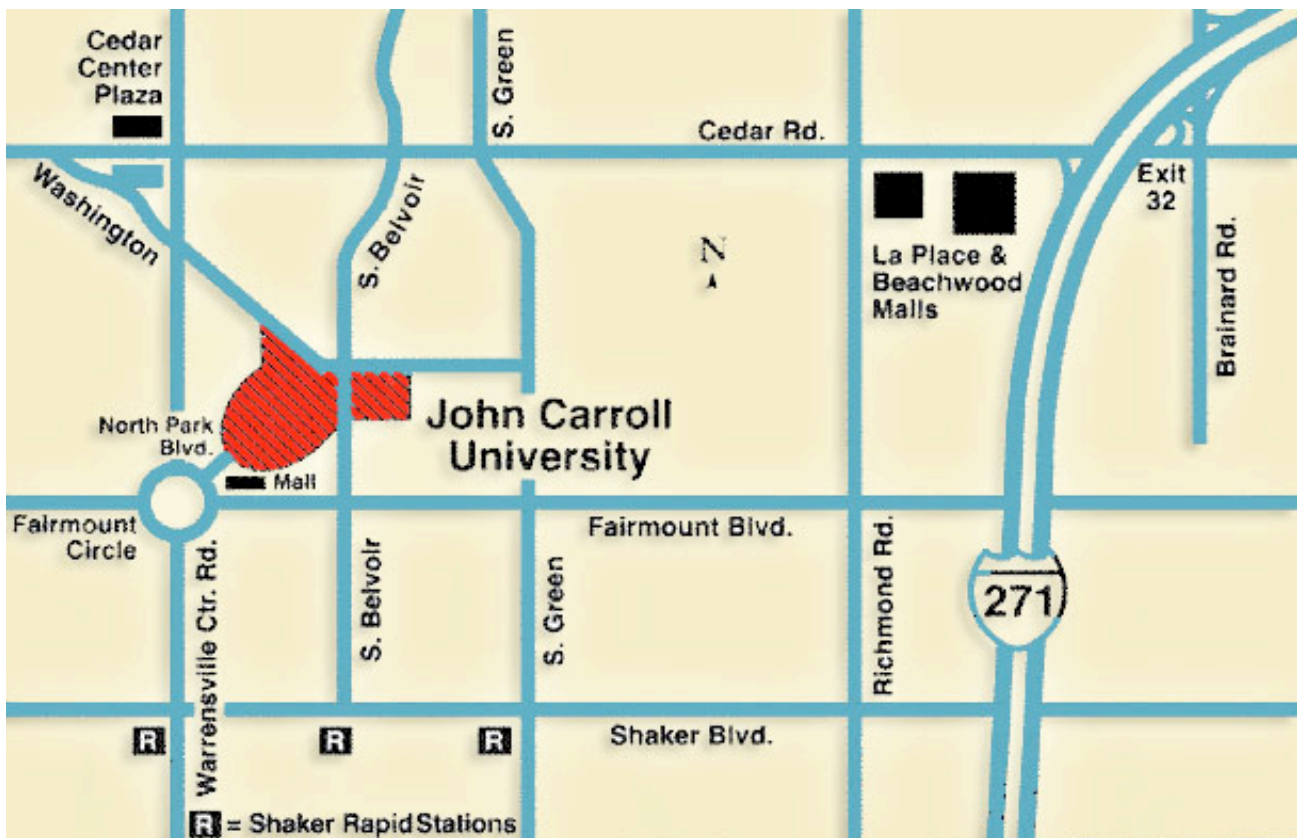

our location

WJCU 88.7FM STUDIOS - UNIVERSITY HEIGHTS

Above: Greater Cleveland Metro Map

Below: East Side Suburbs Map

Lost? Give a ring:

216-397-4438 (DJ request line)

216-397-4437 (Office line)

Our address:

WJCU 88.7FM RADIO

20700 North Park Blvd.

University Heights, Ohio 44118

getting here

Below you'll find directions to the John Carroll University campus. All of these directions will take you to the South Belvoir Blvd. entrance of campus, the nearest entrance to our studios. If you enter John Carroll University from the North Park Blvd. entrance, take a right and follow the driveway into the South Belvoir Parking Lot.

from the east

Via the Ohio Turnpike

(Pittsburgh, Philadelphia, Washington, D.C.), Exit the Ohio Turnpike at Gate 187; follow I-480 West to I-271 North. Continue with directions from I-271 (see left).

Via I-90

Via the Ohio Turnpike

(Toledo, Chicago, Detroit), Exit the Ohio Turnpike at Gate 151; follow I-480 East to I-271 North. Continue with directions from I-271 (see left).

Via I-71

(Akron, Columbus), Take I-71 North to I-271 North. Continue with directions from I-271 (see left).