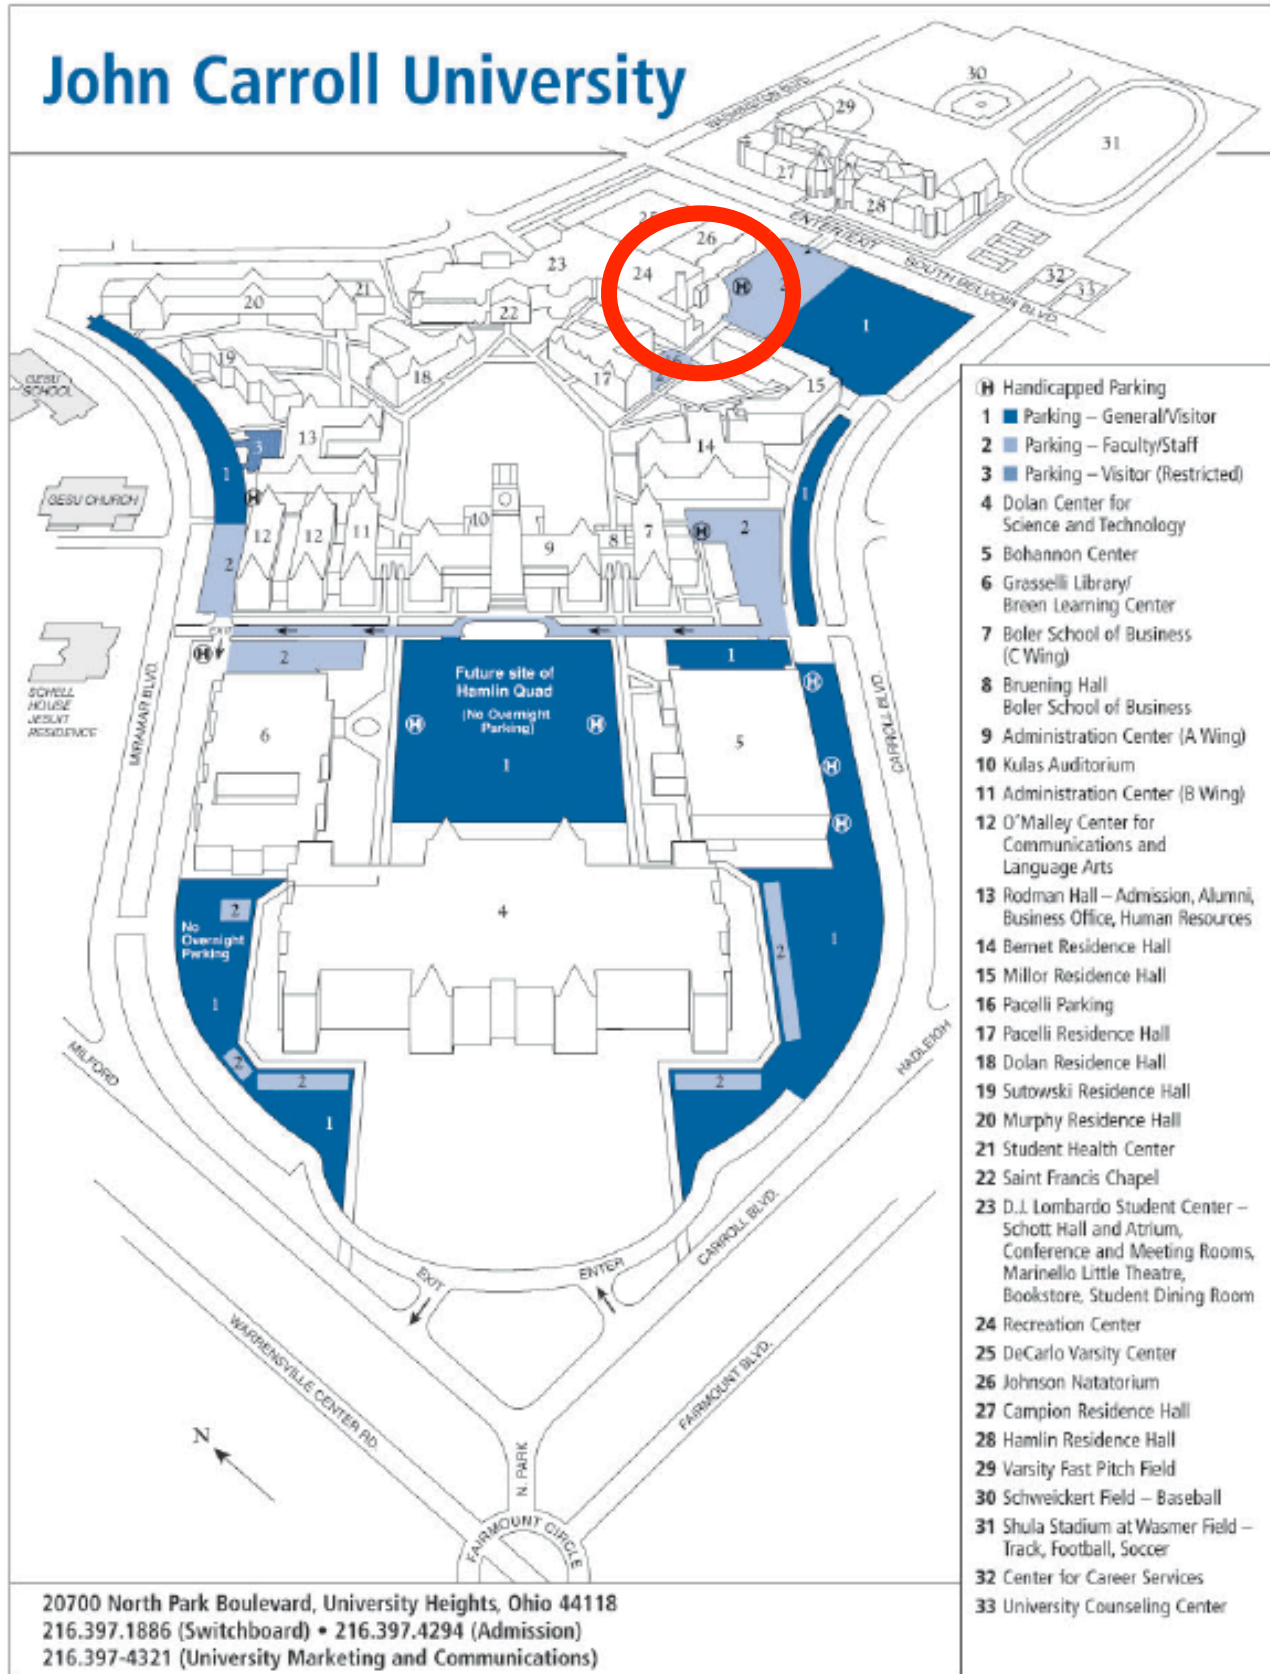

Via I-77

(Akron, Canton, Marietta), Take I-77 North to I-271 North. Continue with directions from I-271 (see left).

from locations

From Downtown

Take Carnegie Ave. East to Cedar Hill; follow the traffic under the bridge and up the hill staying in the right-hand side lane; at the top of the hill bear right on to Cedar Rd. and then get into the middle lane and follow Cedar Rd. all the way to South Belvoir Blvd. (approximately 4 miles); take right on South Belvoir, travel 0.3 miles and the South Belvoir entrance to John Carroll University will be on your right.

John Carroll University

- Handicapped Parking
- 1 Parking – General/Visitor
- 2 Parking – Faculty/Staff
- 3 Parking – Visitor (Restricted)
- 4 Dolan Center for Science and Technology
- 5 Bohannon Center
- 6 Grosselli Library/ Breen Learning Center
- 7 Boler School of Business (C Wing)
- 8 Bruening Hall Boler School of Business
- 9 Administration Center (A Wing)
- 10 Kulas Auditorium
- 11 Administration Center (B Wing)
- 12 O'Malley Center for Communications and Language Arts
- 13 Rodman Hall – Admission, Alumni, Business Office, Human Resources
- 14 Bernet Residence Hall
- 15 Millor Residence Hall
- 16 Pacelli Parking
- 17 Pacelli Residence Hall
- 18 Dolan Residence Hall
- 19 Sutowski Residence Hall
- 20 Murphy Residence Hall
- 21 Student Health Center
- 22 Saint Francis Chapel
- 23 D.J. Lombardo Student Center – Schott Hall and Atrium, Conference and Meeting Rooms, Marinello Little Theatre, Bookstore, Student Dining Room
- 24 Recreation Center
- 25 DeCarlo Varsity Center
- 26 Johnson Natatorium
- 27 Campion Residence Hall
- 28 Hamlin Residence Hall
- 29 Varsity Fast Pitch Field
- 30 Schweickert Field – Baseball
- 31 Shula Stadium at Wasmer Field – Track, Football, Soccer
- 32 Center for Career Services
- 33 University Counseling Center