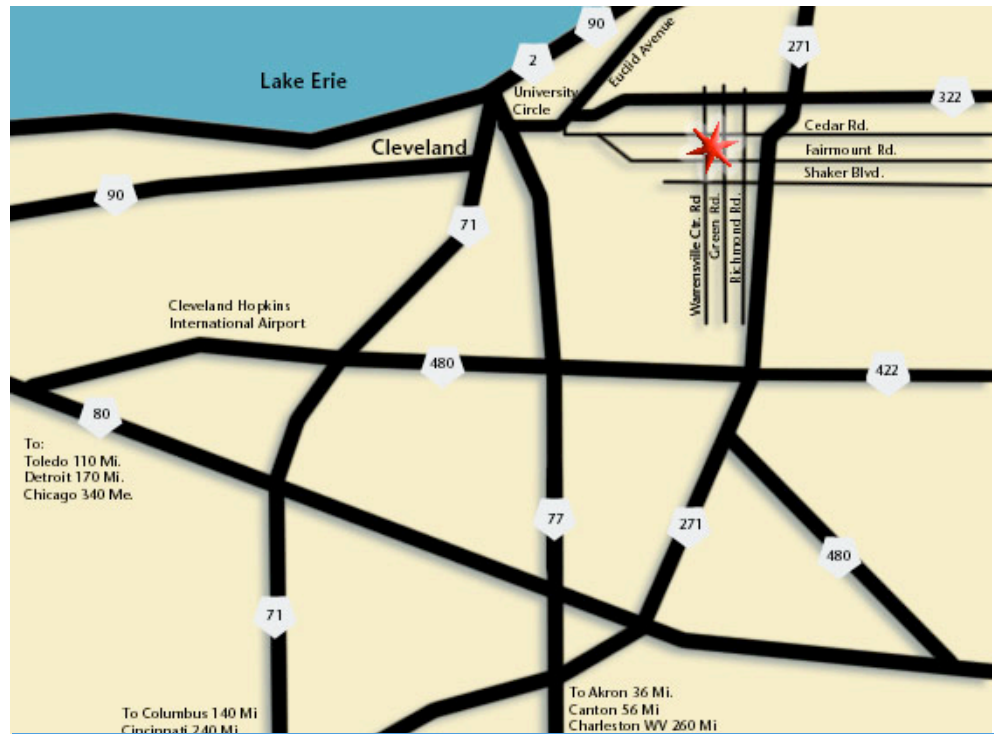

our location

WJCU 88.7FM STUDIOS - UNIVERSITY HEIGHTS

Above: Greater Cleveland Metro Map

Below: East Side Suburbs Map

Lost? Give a ring:

216-397-4438 (DJ request line)

216-397-4437 (Office line)

Our address:

from the east

Via the Ohio Turnpike

(Pittsburgh, Philadelphia, Washington, D.C.), Exit the Ohio Turnpike at Gate 187; follow I-480 West to I-271 North. Continue with directions from I-271 (see left).

Via I-90

from the west

From the west side suburbs

Take I-71 North to I-480 East; follow I-480 East to I-271 North, or take I-90 East to I-271 South (Local Lanes, not Express Lanes). Continue with directions from I-271 (see left).

Via the Ohio Turnpike

(Toledo, Chicago, Detroit), Exit the Ohio Turnpike at Gate 151; follow I-480 East to I-271 North. Continue with directions from I-271 (see left).

Via I-71

(Akron, Columbus), Take I-71 North to I-271 North. Continue with directions from I-271 (see left).